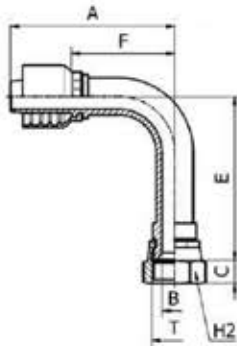

HYDRA-FLEX
HOSE AND FITTINGS
SOLUTIONS CENTER

OPF TYPE

SAE STANDARD CONNECTIONS

OPF24791KR

**90° LONG DROP ELBOW JIC
FEMALE 37° CONE SEAT
SAE J516 / ISO 12151-5
(CRIMPED-BACK NUT)**

PART. REF.	HOSE BORE			Thread	DIMENSIONS mm						
	DN	Dash	inch	T	B	A	C	E	F	H2	
OPF24791-04A04KR	6	- 4	1/4"	7/16" - 20	4.2	56.0	8.9	45.0	28.5	15.0	
OPF24791-06A06KR	10	- 6	3/8"	9/16" - 18	7.0	65.0	9.5	55.0	35.5	17.0	
OPF24791-08A08KR	12	- 8	1/2"	3/4" - 16	9.3	75.5	10.7	64.0	44.0	22.0	
OPF24791-10A10KR	16	- 10	5/8"	7/8" - 14	12.5	88.0	12.5	70.0	53.5	25.0	
OPF24791-12A12KR	19	- 12	3/4"	1, 1/16" - 12	15.0	98.0	14.1	96.0	62.0	32.0	