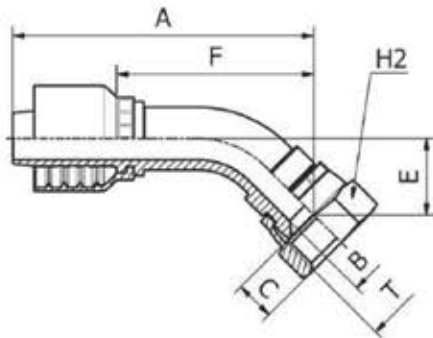

HYDRA-FLEX
HOSE AND FITTINGS
SOLUTIONS CENTER

OPF TYPE

SAE STANDARD CONNECTIONS

OPF22541KR

**45° ELBOW JIC
FEMALE 37° CONE SEAT
SAE J516 / ISO 12151-5
(CRIMPED-BACK NUT)**

PART. REF.	HOSE BORE			Thread	DIMENSIONS mm						
	DN	Dash	inch	T	B	A	C	E	F	H2	
OPF22541-04A04KR	6	- 4	1/4"	7/16" - 20	4.2	62.0	8.9	13.5	34.5	15.0	
OPF22541-04A05KR	6	- 4	1/4"	1/2" - 20	4.0	62.5	9.4	14.0	35.0	17.0	
OPF22541-06A06KR	10	- 6	3/8"	9/16" - 18	7.0	71.5	9.5	16.0	42.0	17.0	
OPF22541-08A08KR	12	- 8	1/2"	3/4" - 16	9.3	83.0	10.7	20.0	52.0	22.0	
OPF22541-10A10KR	16	- 10	5/8"	7/8" - 14	12.5	95.5	12.5	22.5	61.0	25.0	
OPF22541-12A12KR	19	- 12	3/4"	1,1/16" - 12	15.0	105.5	14.1	26.5	69.0	32.0	