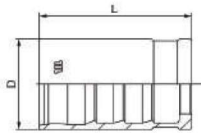

MULTIFIT 2000®

MULTIFIT TYPE

FERRULE

M00310

NO-SKIVE FERRULE FOR TEXTILE BRAID HOSES

PART. REF.	HOSE BORE			DIMENSIONS mm				
	DN	inch	Size	D	L			
M00310-03	5	3/16"	-03	17,5	27,0			
M00310-04	6	1/4"	-04	19,3	30,0			
M00310-05	8	5/16"	-05	21,0	32,0			
M00310-06	10	3/8"	-06	24,0	32,0			
M00310-08	12	1/2"	-08	28,4	34,0			
M00310-10	16	5/8"	-10	33,0	37,0			
M00310-12	19	3/4"	-12	37,0	43,0			
M00310-16	25	1"	-16	43,5	51,0			
M00310-20	31	1.1/4"	-20	50,0	59,0			

M00820/M00830

NO-SKIVE FERRULE FOR COMPACT HOSES

PART. REF.	HOSE BORE			DIMENSIONS mm				
	DN	inch	Size	D	L			
M00820-03	5	3/16"	-03	14,0	26,4			
M00830-04	6	1/4"	-04	18,0	29,6			
M00830-05	8	5/16"	-05	19,0	31,9			
M00820-06	10	3/8"	-06	22,0	33,0			
M00820-08	12	1/2"	-08	26,0	33,9			
M00820-10	16	5/8"	-10	29,0	35,9			
M00820-12	19	3/4"	-12	33,0	41,7			
M00820-16	25	1"	-16	41,0	49,7			
M00820-20	31	1.1/4"	-20	48,0	57,0			
M00820-24	38	1.1/2"	-24	55,5	66,0			
M00820-32	51	2"	-32	68,6	70,0			