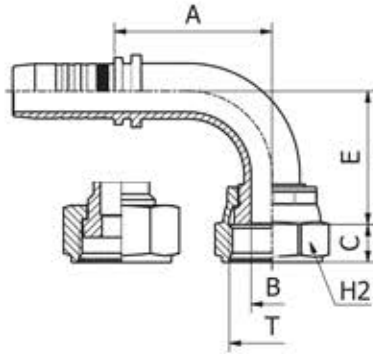

HYDRA-FLEX
HOSE AND FITTINGS
SOLUTIONS CENTER

MULTIFIT TYPE

SAE STANDARD CONNECTIONS

M22491 / M22493

90° ORFS FEMALE SWEPT ELBOW
SAE J516 / ISO 12151-1

PART. REF.	HOSE BORE			Thread	DIMENSIONS mm						
	DN	Dash	inch	T	B	A	C	E	H2		
M22491-10-10032	16	- 10	5/8"	1" - 14	11.0	42.0	7.5	32.0	30.0		
M22491-06-04	10	- 6	3/8"	9/16" - 18	4.0	28.0	8.0	23.0	19.0		
M22491-08-06	12	- 8	1/2"	11/16" - 16	7.0	30.0	9.5	24.5	22.0		
M22491-10-08	16	- 10	5/8"	13/16" - 16	9.3	41.0	11.0	34.0	24.0		
M22491-12-10	19	- 12	3/4"	1" - 14	11.5	49.0	12.5	38.5	30.0		
M22491-16-12	25	- 16	1"	1.3/16" - 12	13.9	57.5	13.5	48.0	36.0		
M22493-04-04	6	- 4	1/4"	9/16" - 18	4.0	27.5	8.2	22.0	17.0		
M22493-04-06	6	- 4	1/4"	11/16" - 16	7.0	27.5	9.5	22.0	22.0		
M22493-05-06	8	- 5	5/16"	11/16" - 16	7.0	32.0	9.5	23.0	22.0		
M22493-06-06	10	- 6	3/8"	11/16" - 16	6.0	30.0	9.5	24.0	22.0		
M22493-06-08	10	- 6	3/8"	13/16" - 16	9.3	30.0	11.0	26.5	24.0		
M22493-08-08	12	- 8	1/2"	13/16" - 16	9.0	40.5	11.0	30.0	24.0		
M22493-08-10	12	- 8	1/2"	1" - 14	11.5	40.0	13.5	30.5	30.0		
M22493-08-12	12	- 8	1/2"	1.3/16" - 12	13.9	39.5	14.5	37.5	36.0		
M22493-10-10	16	- 10	5/8"	1" - 14	11.5	48.0	13.5	37.5	30.0		
M22493-10-12	16	- 10	5/8"	1.3/16" - 12	13.9	48.0	14.5	41.0	36.0		
M22493-12-12	19	- 12	3/4"	1.3/16" - 12	13.9	56.5	14.5	48.0	36.0		
M22493-12-16	19	- 12	3/4"	1.7/16" - 12	19.8	56.5	14.8	47.5	41.0		
M22493-16-16	25	- 16	1"	1.7/16" - 12	19.8	71.5	14.8	56.0	41.0		
M22493-16-20	25	- 16	1"	1.11/16" - 12	26.0	71.5	14.8	58.5	50.0		
M22493-20-20	31	- 20	1.1/4"	1.11/16" - 12	26.0	83.0	14.8	66.0	50.0		
M22493-24-24	38	- 24	1.1/2"	2" - 12	32.0	102.0	14.8	79.5	60.0		