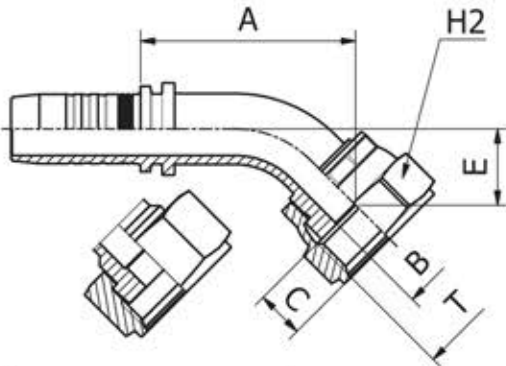

**HYDRA-FLEX**  
HOSE AND FITTINGS  
SOLUTIONS CENTER

**MULTIFIT TYPE**

SAE STANDARD CONNECTIONS

**M22441 / M22443**

**45° ORFS FEMALE SWEPT ELBOW**  
SAE J516 / ISO 12151-1

PART. REF.	HOSE BORE			Thread	DIMENSIONS mm						
	DN	Dash	inch	T	B	A	C	E	H2		
M22441-08-06	12	- 8	1/2"	11/16" - 16	7.0	32.5	9.5	11.0	22.0		
M22441-12-10	19	- 12	3/4"	1" - 14	11.5	51.0	12.5	16.5	30.0		
M22441-16-12	25	- 16	1"	1.3/16" - 12	13.9	66.0	13.5	21.5	36.0		
M22443-04-04	6	- 4	1/4"	9/16" - 18	4.0	31.0	8.2	10.5	17.0		
M22443-04-06	6	- 4	1/4"	11/16" - 16	7.0	31.0	9.5	10.5	22.0		
M22443-05-06	8	- 5	5/16"	11/16" - 16	7.0	34.0	9.5	10.5	22.0		
M22443-06-06	10	- 6	3/8"	11/16" - 16	6.0	32.5	9.5	11.0	22.0		
M22443-06-08	10	- 6	3/8"	13/16" - 16	9.3	34.0	11.0	12.5	24.0		
M22443-08-08	12	- 8	1/2"	13/16" - 16	9.0	42.0	11.0	13.0	24.0		
M22443-08-10	12	- 8	1/2"	1" - 14	11.5	42.0	13.5	13.5	30.0		
M22443-08-12	12	- 8	1/2"	1.3/16" - 12	13.9	46.5	14.5	18.5	36.0		
M22443-10-10	16	- 10	5/8"	1" - 14	11.5	49.0	13.5	16.0	30.0		
M22443-10-12	16	- 10	5/8"	1.3/16" - 12	13.9	51.5	14.5	18.5	36.0		
M22443-12-12	19	- 12	3/4"	1.3/16" - 12	13.9	60.5	14.5	21.5	36.0		
M22443-12-16	19	- 12	3/4"	1.7/16" - 12	19.8	60.0	14.8	21.0	41.0		
M22443-16-16	25	- 16	1"	1.7/16" - 12	19.8	72.0	14.8	23.5	41.0		
M22443-16-20	25	- 16	1"	1.11/16" - 12	26.0	74.0	14.8	25.0	50.0		
M22443-20-20	31	- 20	1.1/4"	1.11/16" - 12	26.0	82.0	14.8	27.0	50.0		
M22443-24-24	38	- 24	1.1/2"	2" - 12	32.0	98.0	14.8	31.5	60.0		