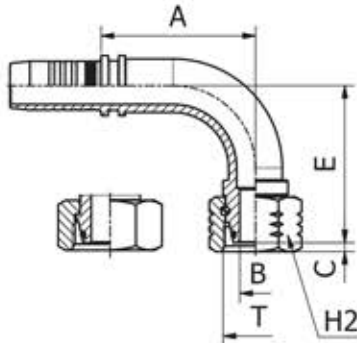

## M21592/M21593

90° METRIC O-RING FEMALE SWEPT ELBOW  
24° CONE LIGHT DUTY  
DIN 20066 / ISO 12151-2

| PART. REF.   | HOSE BORE |      |        | Thread   | Pipe | DIMENSIONS mm |       |     |       |      |
|--------------|-----------|------|--------|----------|------|---------------|-------|-----|-------|------|
|              | DN        | Dash | inch   |          |      | T             | B     | A   | C     | E    |
| M21592-04-12 | 6         | - 4  | 1/4"   | M 12X1.5 | 6.0  | 3.0           | 28.5  | 2.2 | 32.5  | 17.0 |
| M21592-05-14 | 8         | - 5  | 5/16"  | M 14X1.5 | 8.0  | 4.0           | 31.0  | 2.9 | 33.0  | 17.0 |
| M21592-06-16 | 10        | - 6  | 3/8"   | M 16X1.5 | 10.0 | 6.0           | 35.5  | 3.0 | 40.0  | 19.0 |
| M21592-08-18 | 12        | - 8  | 1/2"   | M 18X1.5 | 12.0 | 7.0           | 44.0  | 2.9 | 48.0  | 22.0 |
| M21592-10-22 | 16        | - 10 | 5/8"   | M 22X1.5 | 15.0 | 9.3           | 53.5  | 3.0 | 57.5  | 27.0 |
| M21592-12-26 | 19        | - 12 | 3/4"   | M 26X1.5 | 18.0 | 12.5          | 61.5  | 2.3 | 63.0  | 32.0 |
| M21592-16-30 | 25        | - 16 | 1"     | M 30X2   | 22.0 | 15.0          | 79.5  | 4.2 | 80.5  | 36.0 |
| M21592-20-36 | 31        | - 20 | 1.1/4" | M 36X2   | 28.0 | 19.8          | 93.5  | 5.0 | 92.0  | 41.0 |
| M21592-24-36 | 38        | - 24 | 1.1/2" | M 36X2   | 28.0 | 19.8          | 97.0  | 5.0 | 68.0  | 41.0 |
| M21592-32-52 | 51        | - 32 | 2"     | M 52X2   | 42.0 | 32.0          | 131.0 | 5.6 | 119.0 | 60.0 |
| M21593-03-12 | 5         | - 3  | 3/16"  | M 12X1.5 | 6.0  | 3.0           | 26.0  | 0.7 | 30.0  | 14.0 |
| M21593-03-14 | 5         | - 3  | 3/16"  | M 14X1.5 | 8.0  | 4.0           | 29.0  | 1.3 | 31.5  | 17.0 |
| M21593-04-14 | 6         | - 4  | 1/4"   | M 14X1.5 | 8.0  | 4.0           | 29.5  | 1.3 | 31.5  | 17.0 |
| M21593-04-16 | 6         | - 4  | 1/4"   | M 16X1.5 | 10.0 | 6.0           | 29.5  | 1.8 | 32.0  | 19.0 |
| M21593-04-18 | 6         | - 4  | 1/4"   | M 18X1.5 | 12.0 | 7.0           | 29.5  | 2.0 | 33.0  | 22.0 |
| M21593-05-16 | 8         | - 5  | 5/16"  | M 16X1.5 | 10.0 | 6.0           | 32.0  | 1.8 | 32.5  | 19.0 |
| M21593-05-18 | 8         | - 5  | 5/16"  | M 18X1.5 | 12.0 | 7.0           | 32.0  | 2.0 | 32.5  | 22.0 |
| M21593-05-22 | 8         | - 5  | 5/16"  | M 22X1.5 | 15.0 | 9.3           | 36.0  | 1.5 | 35.0  | 27.0 |
| M21593-06-18 | 10        | - 6  | 3/8"   | M 18X1.5 | 12.0 | 7.0           | 36.5  | 2.0 | 33.5  | 22.0 |
| M21593-06-22 | 10        | - 6  | 3/8"   | M 22X1.5 | 15.0 | 9.3           | 36.5  | 1.5 | 35.0  | 27.0 |
| M21593-08-22 | 12        | - 8  | 1/2"   | M 22X1.5 | 15.0 | 9.3           | 45.0  | 1.5 | 39.5  | 27.0 |
| M21593-08-26 | 12        | - 8  | 1/2"   | M 26X1.5 | 18.0 | 12.5          | 45.0  | 2.0 | 40.0  | 32.0 |
| M21593-10-26 | 16        | - 10 | 5/8"   | M 26X1.5 | 18.0 | 12.5          | 51.5  | 2.0 | 53.0  | 32.0 |
| M21593-10-30 | 16        | - 10 | 5/8"   | M 30X2   | 22.0 | 15.0          | 51.5  | 3.0 | 54.0  | 36.0 |
| M21593-12-30 | 19        | - 12 | 3/4"   | M 30X2   | 22.0 | 15.0          | 61.5  | 3.0 | 59.5  | 36.0 |
| M21593-12-36 | 19        | - 12 | 3/4"   | M 36X2   | 28.0 | 19.8          | 61.5  | 3.7 | 61.0  | 41.0 |
| M21593-16-36 | 25        | - 16 | 1"     | M 36X2   | 28.0 | 19.8          | 76.5  | 3.7 | 69.5  | 41.0 |
| M21593-16-45 | 25        | - 16 | 1"     | M 45X2   | 35.0 | 26.0          | 79.0  | 4.0 | 72.0  | 50.0 |
| M21593-20-45 | 31        | - 20 | 1.1/4" | M 45X2   | 35.0 | 26.0          | 93.5  | 4.0 | 81.0  | 50.0 |
| M21593-24-52 | 38        | - 24 | 1.1/2" | M 52X2   | 42.0 | 32.0          | 107.5 | 4.5 | 98.0  | 60.0 |