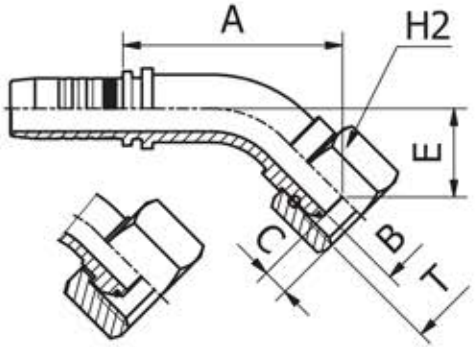

MULTIFIT TYPE

BS STANDARD CONNECTIONS

M20842/M20843

**45° BSP O-RING FEMALE SWEPT ELBOW 60° CONE
BS5200 / ISO 12151-6**

PART. REF.	HOSE BORE			Thread	DIMENSIONS mm					
	DN	Dash	inch	T	B	A	C	E	H2	
M20842-10-10	16	- 10	5/8"	5/8" - 14	12.5	63.5	9.7	27.5	28.0	
M20842-12-12	19	- 12	3/4"	3/4" - 14	15.0	71.0	8.5	29.0	32.0	
M20842-16-12	25	- 16	1"	3/4" - 14	15.0	79.5	8.5	29.0	32.0	
M20842-16-16	25	- 16	1"	1" - 11	19.8	90.5	10.6	35.5	38.0	
M20842-16-20	25	- 16	1"	1.1/4" - 11	26.1	93.0	10.5	38.0	50.0	
M20842-20-20	31	- 20	1.1/4"	1.1/4" - 11	26.0	101.5	10.5	39.0	50.0	
M20842-20-24	31	- 20	1.1/4"	1.1/2" - 11	32.1	118.5	12.5	40.5	60.0	
M20842-24-20	38	- 24	1.1/2"	1.1/4" - 11	26.0	106.0	10.5	42.0	50.0	
M20842-24-24	38	- 24	1.1/2"	1.1/2" - 11	32.0	118.0	12.5	45.0	60.0	
M20842-24-32	38	- 24	1.1/2"	2" - 11	42.1	117.5	16.1	44.5	70.0	
M20842-32-32	51	- 32	2"	2" - 11	42.0	134.0	16.1	47.0	70.0	
M20843-04-04	6	- 4	1/4"	1/4" - 19	4.0	36.0	5.4	14.5	19.0	
M20843-06-06	10	- 6	3/8"	3/8" - 19	7.0	42.0	6.0	15.5	22.0	
M20843-08-08	12	- 8	1/2"	1/2" - 14	9.3	49.5	6.3	17.0	27.0	