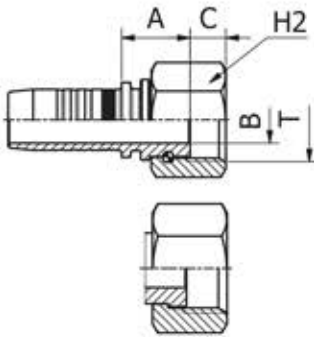

HYDRA-FLEX
HOSE AND FITTINGS
SOLUTIONS CENTER

MULTIFIT TYPE

BS STANDARD CONNECTIONS

M20612/M20613

BSP FEMALE FLAT SEAT

PART. REF.	HOSE BORE			Thread	DIMENSIONS mm						
	DN	Dash	inch	T	B	A	C	H2			
M20612-08-12	12	- 8	1/2"	3/4" - 14	15.0	21.0	11.5	32.0			
M20612-10-12	16	- 10	5/8"	3/4" - 14	15.0	20.5	11.5	32.0			
M20612-12-12	19	- 12	3/4"	3/4" - 14	15.0	22.0	11.5	32.0			
M20612-12-16	19	- 12	3/4"	1" - 11	19.8	23.5	13.0	38.0			
M20612-16-16	25	- 16	1"	1" - 11	19.8	25.0	13.0	38.0			
M20612-20-20	31	- 20	1.1/4"	1.1/4" - 11	26.0	26.0	15.0	50.0			
M20613-04-04	6	- 4	1/4"	1/4" - 19	4.0	14.5	7.9	19.0			
M20613-05-06	8	- 5	5/16"	3/8" - 19	7.0	16.0	9.0	22.0			
M20613-06-06	10	- 6	3/8"	3/8" - 19	7.0	16.5	9.0	22.0			
M20613-06-08	10	- 6	3/8"	1/2" - 14	9.3	17.5	9.8	27.0			
M20613-08-08	12	- 8	1/2"	1/2" - 14	9.3	18.0	9.8	27.0			