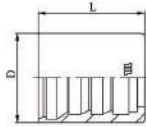

**MULTIFIT<sup>2000</sup>**

**MULTIFIT TYPE**

FERRULE

**M00110/M00120**

SKIVE FERRULE FOR WIRE BRAID HOSES

PART. REF.	HOSE BORE			DIMENSIONS mm			
	DN	inch	Size	D	L		
M00120-03	5	3/16"	- 03	17,0	23,9		
M00120-04	6	1/4"	- 04	19,5	28,0		
M00120-05	8	5/16"	- 05	20,0	28,6		
M00120-06	10	3/8"	- 06	23,0	30,0		
M00120-08	12	1/2"	- 08	26,7	32,0		
M00120-10	16	5/8"	- 10	32,0	38,0		
M00120-12	19	3/4"	- 12	35,8	41,7		
M00120-16	25	1"	- 16	43,0	47,0		
M00110-20	31	1.1/4"	- 20	50,5	59,0		
M00110-24	38	1.1/2"	- 24	57,0	70,0		
M00110-32	51	1"	- 32	70,0	72,0		

**M00910/M00920**

SKIVE FERRULE FOR WIRE BRAID AND SPIRAL HOSES

PART. REF.	HOSE BORE			DIMENSIONS mm			
	DN	inch	Size	D	L		
M00910-03	5	3/16"	- 03	20,6	26,0		
M00910-04	6	1/4"	- 04	22,0	30,0		
M00910-05	8	5/16"	- 05	24,0	31,0		
M00910-06	10	3/8"	- 06	26,0	33,0		
M00910-08	12	1/2"	- 08	30,0	34,0		
M00910-10	16	5/8"	- 10	33,0	39,0		
M00920-12	19	3/4"	- 12	38,0	40,0		
M00920-16	25	1"	- 16	46,0	54,0		
M00920-20	31	1.1/4"	- 20	57,0	60,0		
M00910-24	38	1.1/2"	- 24	65,0	70,0		
M00910-32	51	2"	- 32	79,0	72,0		