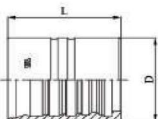

## M01500

DOUBLE SKIVE FERRULE FOR HEAVY DUTY SPIRAL HOSES (4 PLY)

PART. REF.	HOSE BORE			DIMENSIONS mm					
	DN	inch	Size	D	L				
M01500-10	16	5/8"	- 10	35,0	40,9				
M01500-12	19	3/4"	- 12	40,0	51,4				
M01500-16	25	1"	- 16	48,0	64,5				
M01500-20	31	1,1/4"	- 20	57,0	84,0				
M01500-24	38	1,1/2"	- 24	64,3	94,0				
M01500-32	51	2"	- 32	83,5	107,0				

## M01600

DOUBLE SKIVE FERRULE FOR HEAVY DUTY SPIRAL HOSES (6 PLY)

PART. REF.	HOSE BORE			DIMENSIONS mm					
	DN	inch	Size	D	L				
M01600-20	31	1,1/4"	- 20	60,0	85,0				
M01600-24	38	1,1/2"	- 24	68,0	96,0				

## M01800

DOUBLE SKIVE FERRULE FOR EXTRA DUTY SPIRAL HOSES (6 PLY)

PART. REF.	HOSE BORE			DIMENSIONS mm					
	DN	inch	Size	D	L				
M01800-20	31	1,1/4"	- 20	64,5	88,2				
M01800-32	51	2"	- 32	86,5	108,0				